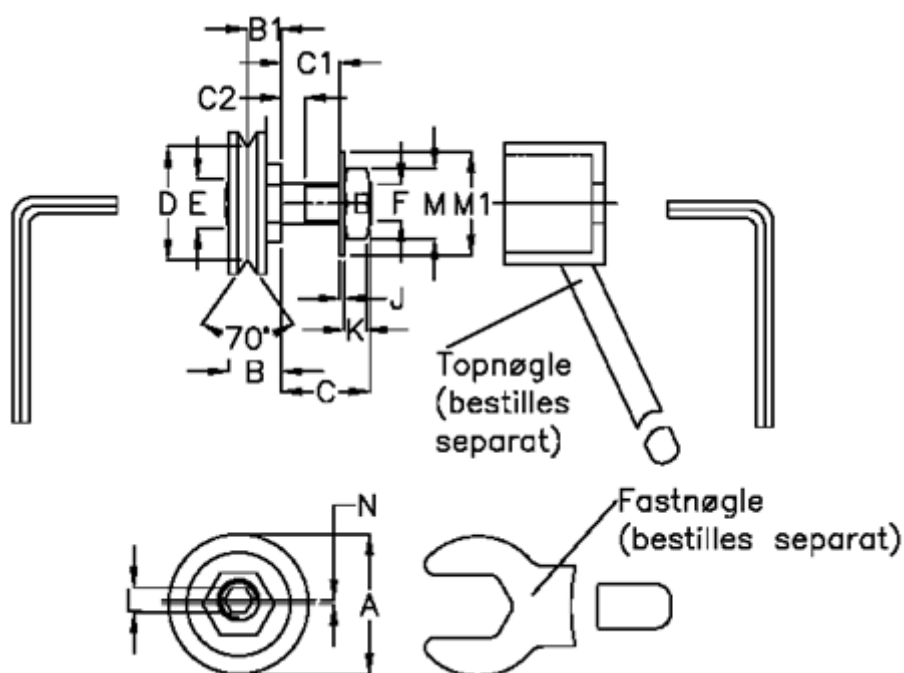

Article number: 0571518580

Description: Hepco GV3 bearing GLJ 580 ENS  
Slimline With Long Stud

## Measures

a = 58.0	F = M14 x 1,5
B = 22.8	J = 1.60
B1 = 14.3	K = 8.0
C = 30	L = 6.0
C1 = 20.4	M = 22
C2 = 7.9	M1 = 28
D = 46.08	N = 1.50
E = 23.5	Weight kg/1000 = 0.280